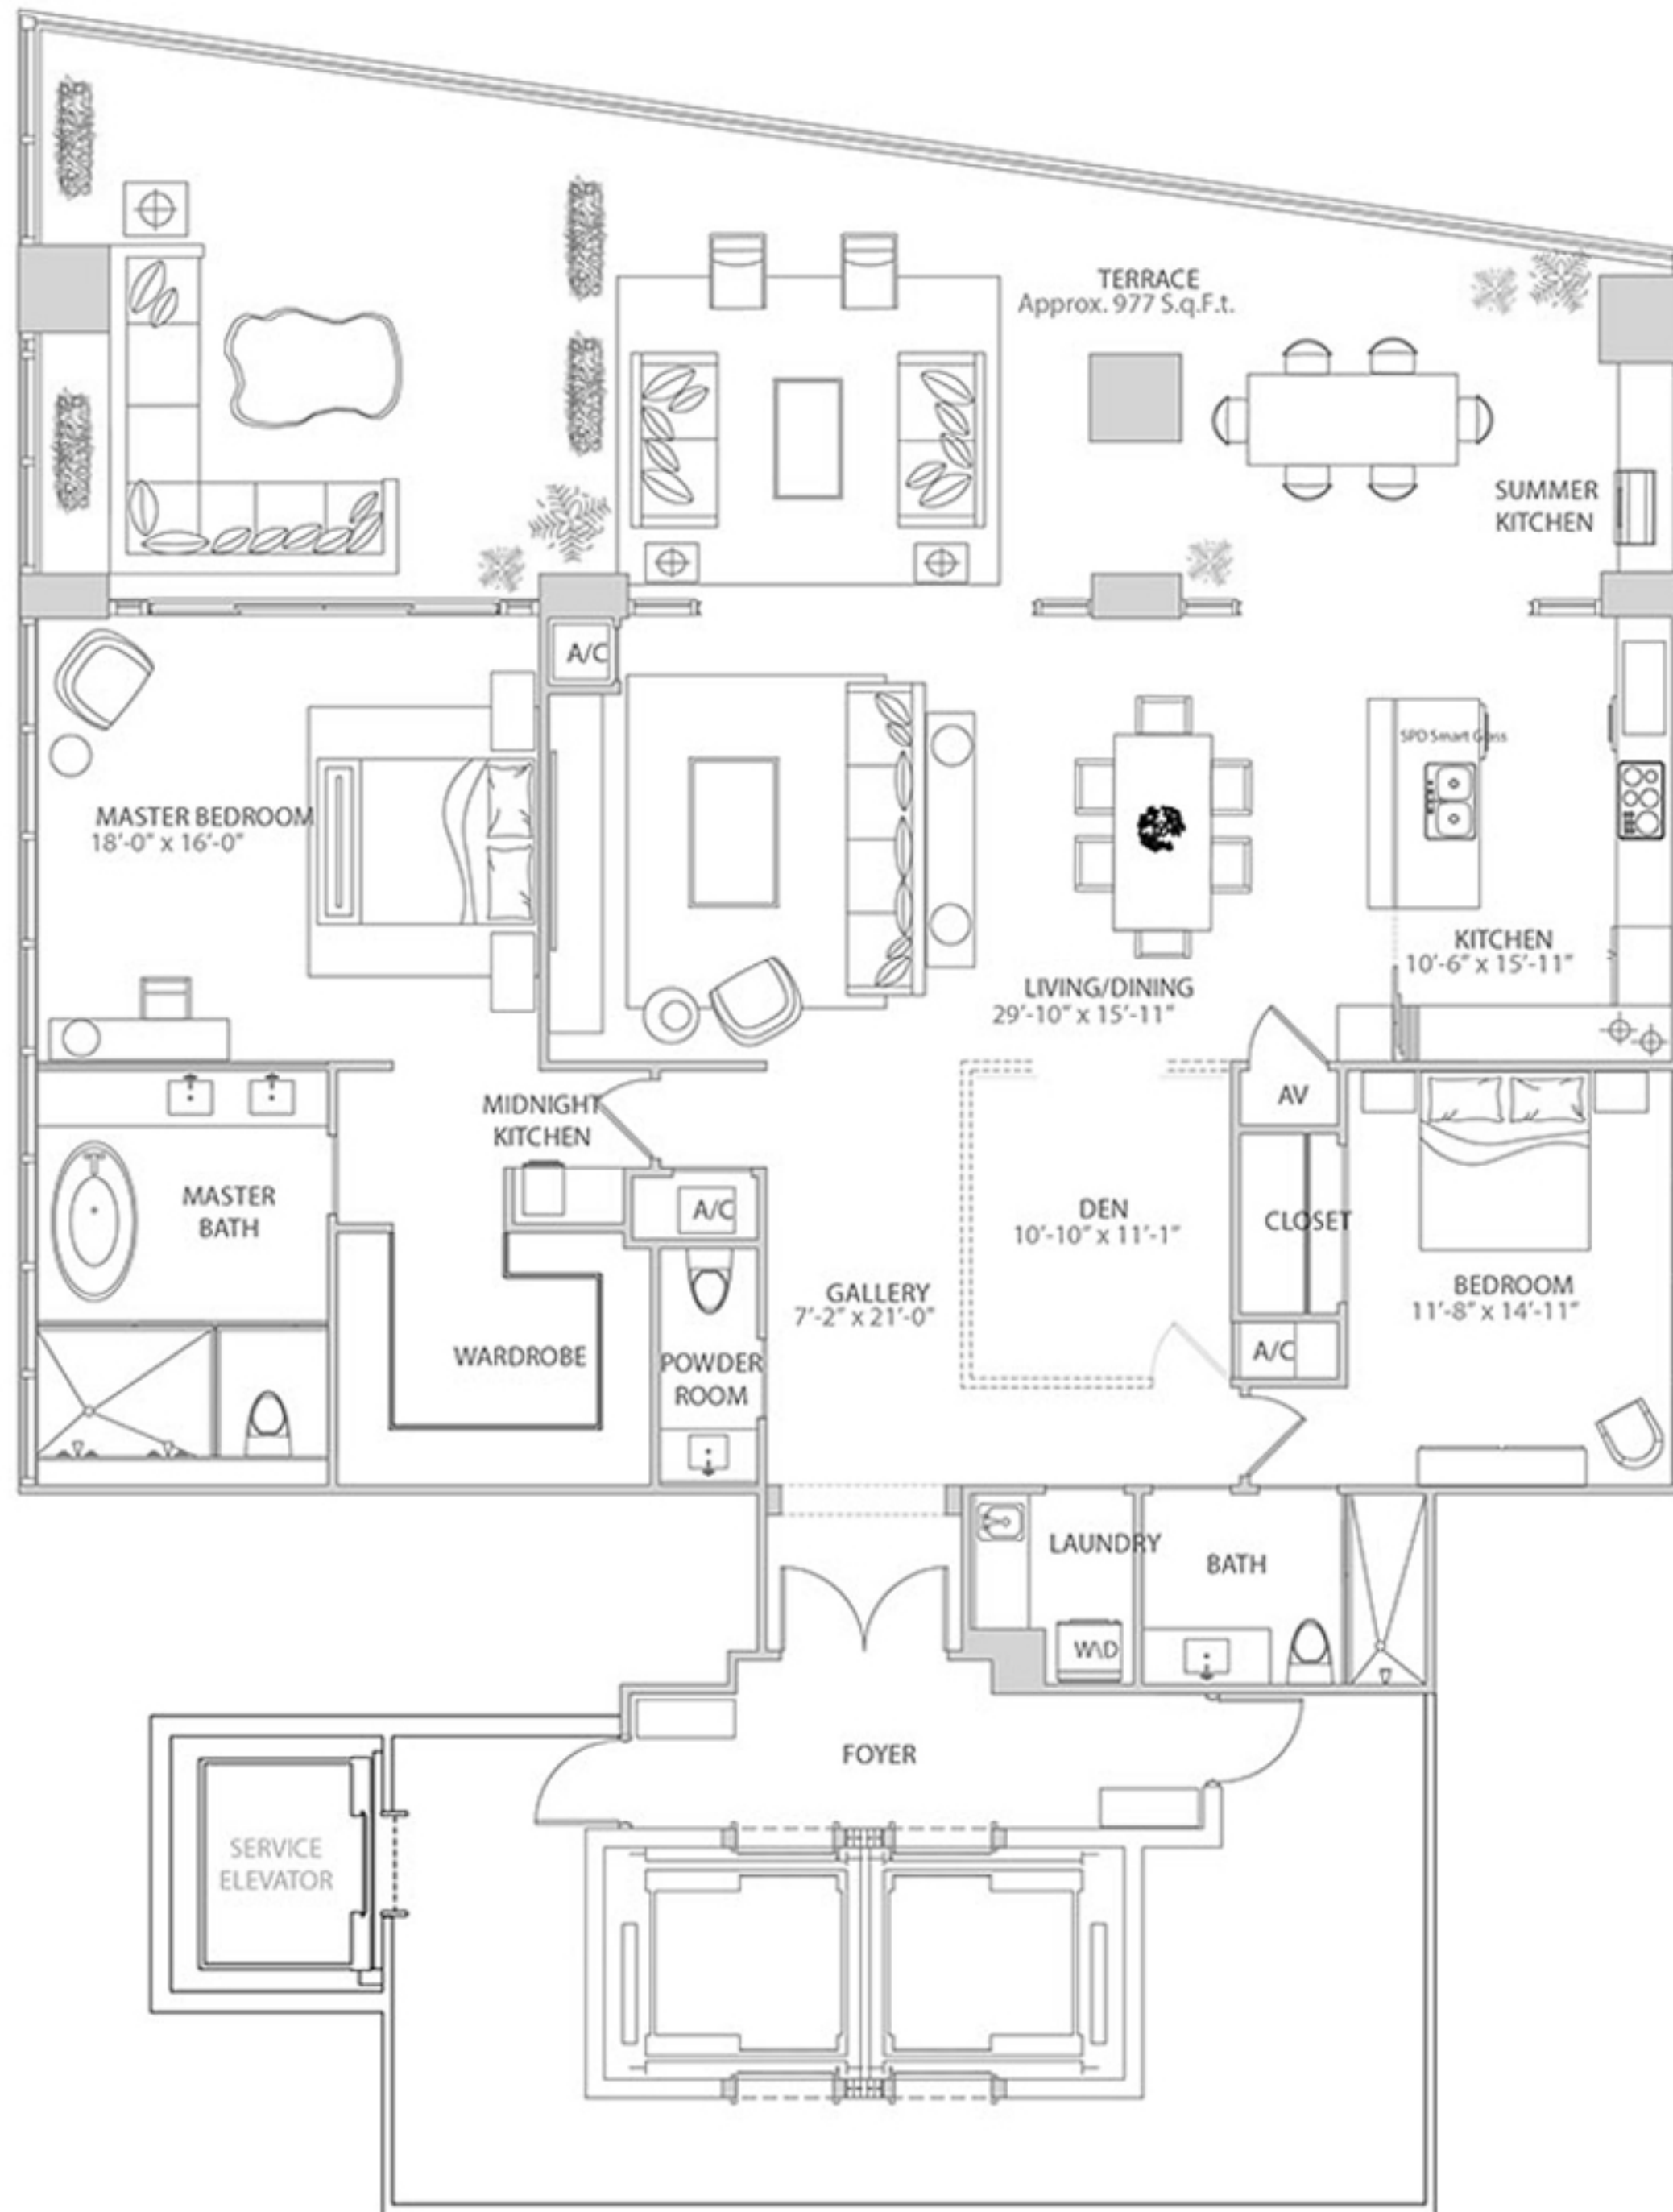

III USE

68 OCEANFRONT RESIDENCES

RESIDENCE 401 - 4701 3 BED ROOMS | 3.5 BATHS | MEDIA ROOM

AC AREA: 3,635 S Q.F.T. 338 M² | TERRACE: 720 SQ.FT. 67 M² | TOTAL: 4,355 SQ.FT. 405 M²

IIIUSE

68 OCEANFRONT RESIDENCES

RESIDENCE 2502 - 4702 | 2 BEDROOMS | 2.5 BATHS | DEN

AC AREA: 2,360 SQ.FT. 219 M² | TERRACE: Approx. 977 SQ.FT. 91 M² | TOTAL: 3,337 SQ.FT. 310 M²

III USE

68 OCEANFRONT RESIDENCES

RESIDENCE 4800

5 BEDROOMS |

6.5 BATHS | SERVICE SUITE

AC AREA: 6,106 SQ.FT. 567 M² | TERRACE: 2,264 SQ.FT. 210 M² | TOTAL: 8,370 SQ.FT. 777 M²

III USE

68 OCEANFRONT RESIDENCES

RESIDENCE 4900

ROOF TERRACE

TERRACE: 2,688 SQ.FT. 250 M²