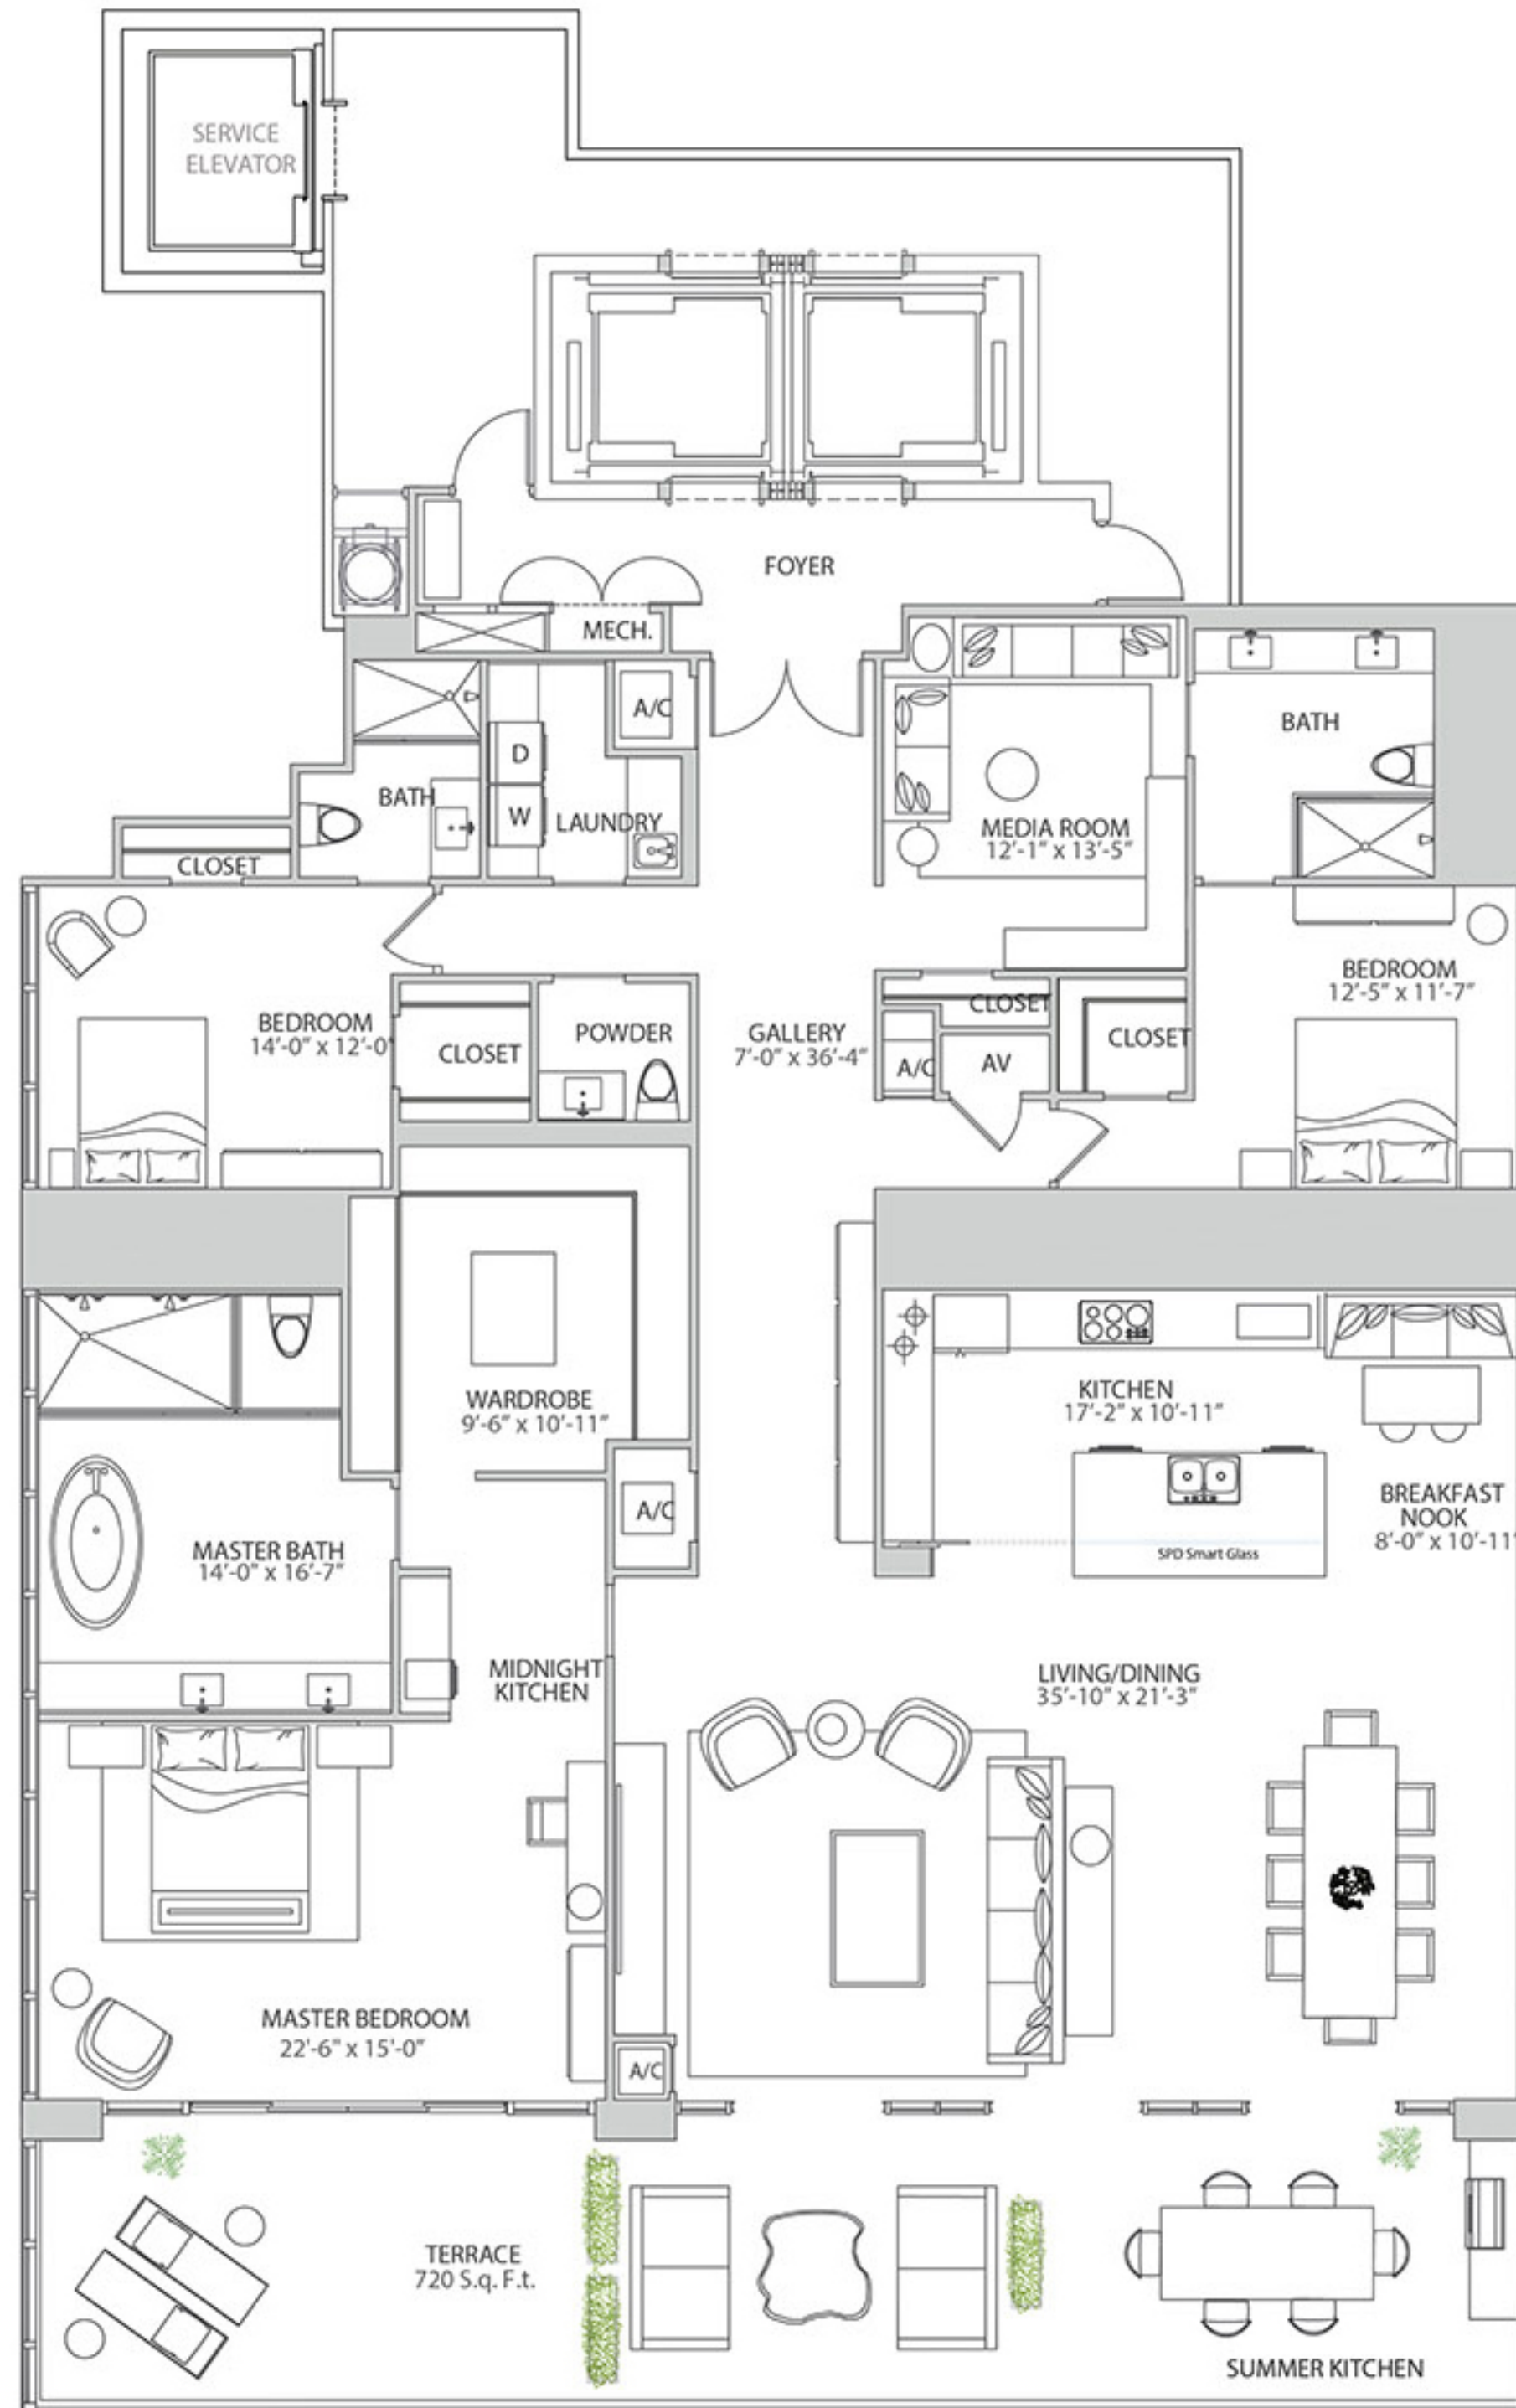

III USE

68 OCEANFRONT RESIDENCES

RESIDENCE 401 - 4701 3 BED ROOMS | 3.5 BATHS | MEDIA ROOM

AC AREA: 3,635 S Q.F.T. 338 M² | TERRACE: 720 SQ.FT. 67 M² | TOTAL: 4,355 SQ.FT. 405 M²

IIIUSE

68 OCEANFRONT RESIDENCES

RESIDENCE 2502 - 4702 | 2 BEDROOMS | 2.5 BATHS | DEN

AC AREA: 2,360 SQ.FT. 219 M² | TERRACE: Approx. 977 SQ.FT. 91 M² | TOTAL: 3,337 SQ.FT. 310 M²

III USE

68 OCEANFRONT RESIDENCES

RESIDENCE 4800

5 BEDROOMS |

6.5 BATHS | SERVICE SUITE

AC AREA: 6,106 SQ.FT. 567 M² | TERRACE: 2,264 SQ.FT. 210 M² | TOTAL: 8,370 SQ.FT. 777 M²

III USE

68 OCEANFRONT RESIDENCES

RESIDENCE 4900

ROOF TERRACE

TERRACE: 2,688 SQ.FT. 250 M²