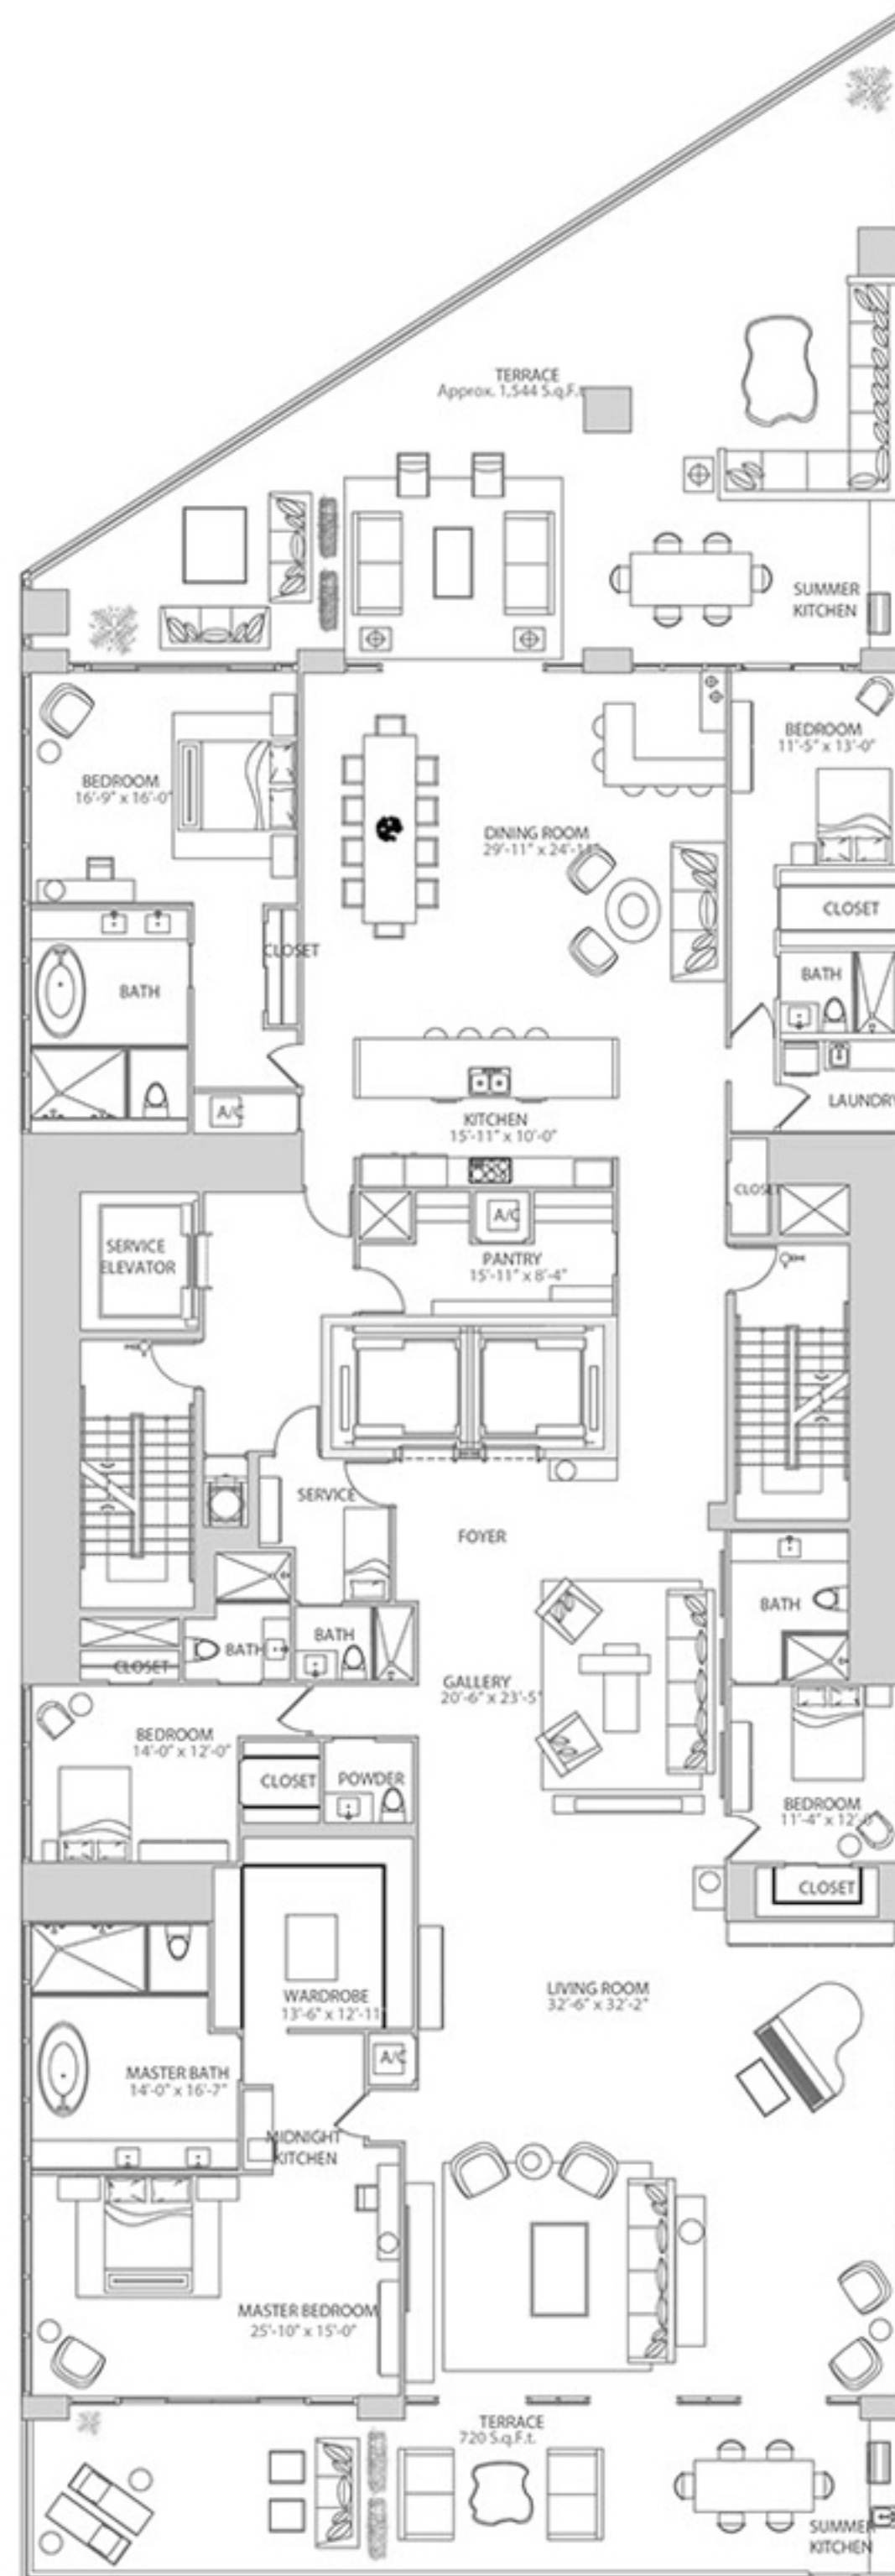

III USE

68 OCEANFRONT RESIDENCES

RESIDENCE 401 - 4701 3 BED ROOMS | 3.5 BATHS | MEDIA ROOM

AC AREA: 3,635 S Q.F.T. 338 M² | TERRACE: 720 SQ.FT. 67 M² | TOTAL: 4,355 SQ.FT. 405 M²

IIIUSE

68 OCEANFRONT RESIDENCES

RESIDENCE 2502 - 4702 | 2 BEDROOMS | 2.5 BATHS | DEN

AC AREA: 2,360 SQ.FT. 219 M² | TERRACE: Approx. 977 SQ.FT. 91 M² | TOTAL: 3,337 SQ.FT. 310 M²

III USE

68 OCEANFRONT RESIDENCES

RESIDENCE 4800

5 BEDROOMS |

6.5 BATHS | SERVICE SUITE

AC AREA: 6,106 SQ.FT. 567 M² | TERRACE: 2,264 SQ.FT. 210 M² | TOTAL: 8,370 SQ.FT. 777 M²

III USE

68 OCEANFRONT RESIDENCES

RESIDENCE 4900

ROOF TERRACE

TERRACE: 2,688 SQ.FT. 250 M²